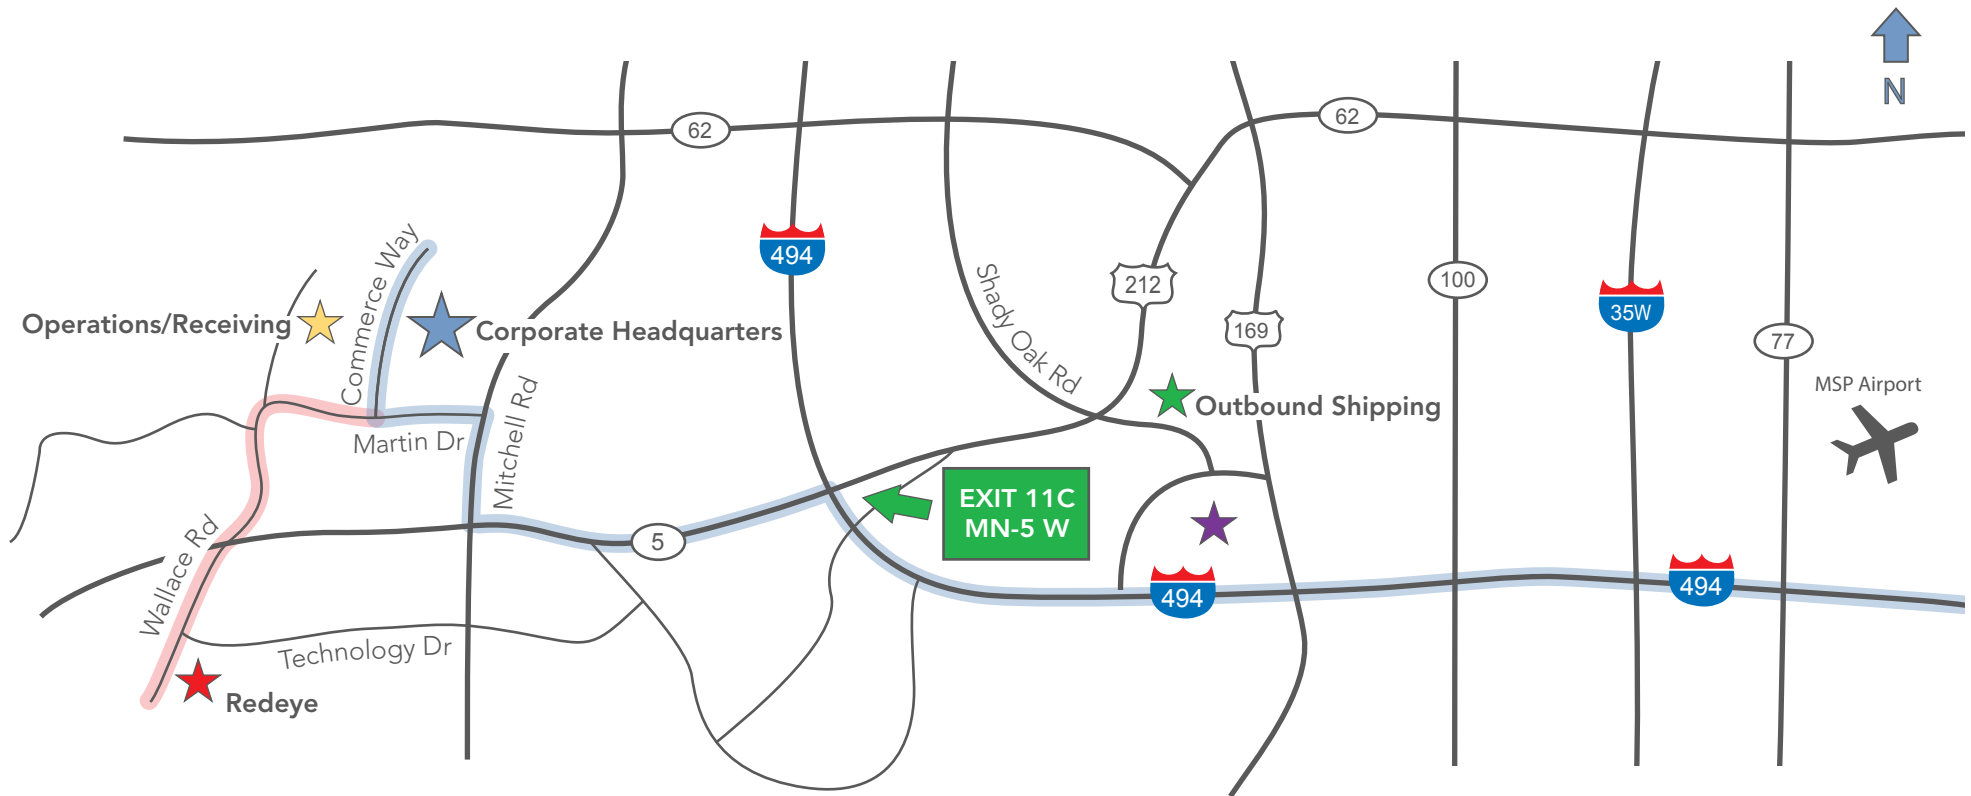

★ Corporate Headquarters North America
7665 Commerce Way
Eden Prairie, MN 55344
Phone: 952.937.3000
Fax: 952.937.0070
Email: info@stratasys.com
Website: www.stratasys.com

DIRECTIONS:
From the airport:
1. Interstate 494 West
2. Exit 11C (MN-5 West)
3. Exit Mitchell Rd, turn RIGHT
4. LEFT on Martin Dr
5. RIGHT on Commerce Way
6. RIGHT into Edenvale Business Center

From Downtown Minneapolis:
Interstate 35W South to Interstate 494 West

★ Operations/Receiving
7640 Commerce Way
Eden Prairie, MN 55344

★ Outbound Shipping
6855 Shady Oak Rd
Eden Prairie, MN 55344

★ Redeye
8081 Wallace Rd
Eden Prairie, MN 55344

★ North American Subsidiary Headquarters (NASH)
9600 West 76th Street
Eden Prairie, MN 55344